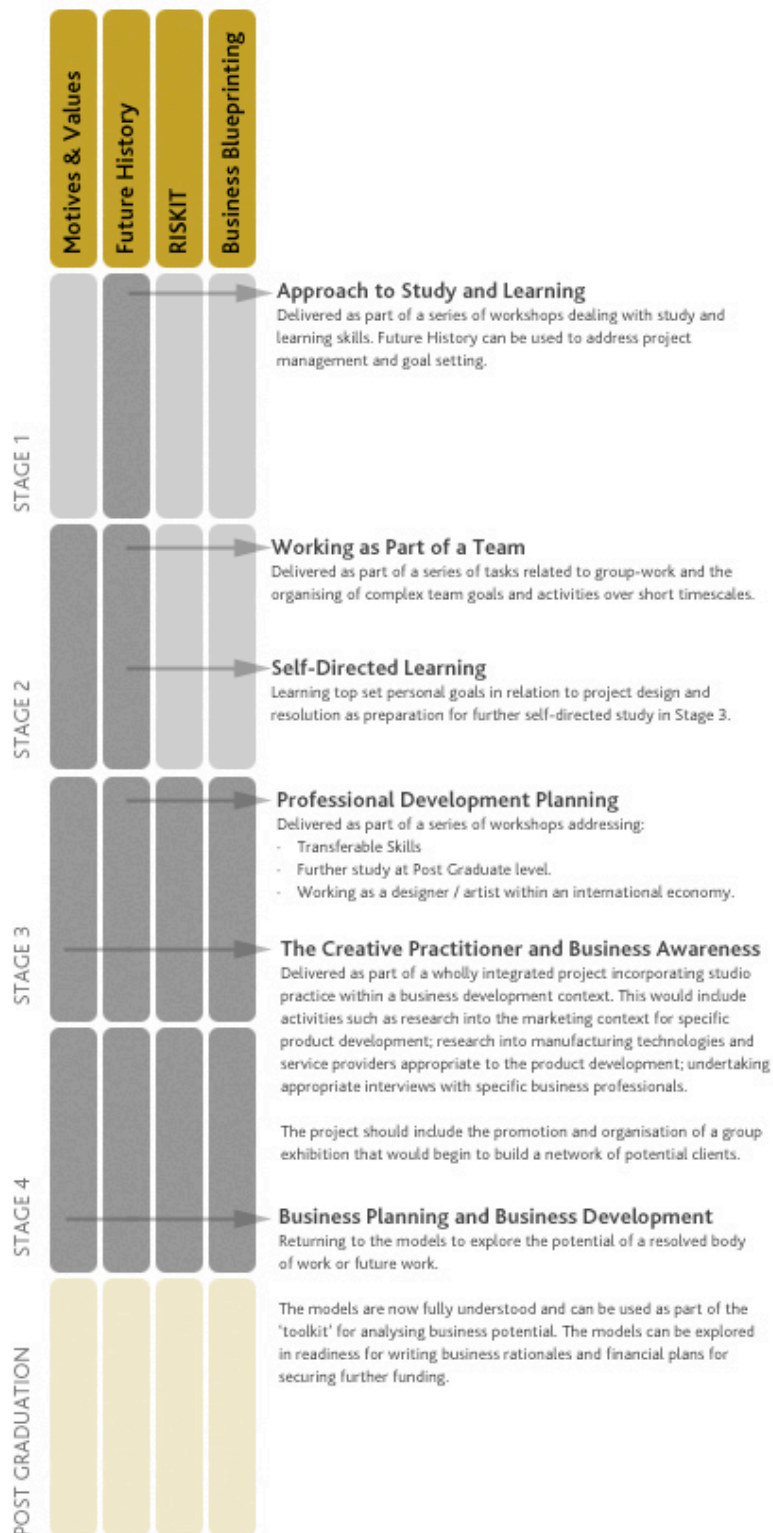

General Guidance for Facilitators: Curriculum Map Graphic

Insight Out Learning

The Glasgow School of Art
167 Renfrew St.
Glasgow, G3 6RQ
t | 0141 353 4500
f | 0141 353 4401

www.insightoutlearning.org.uk
info@insightoutlearning.org.uk

THE GLASGOW
SCHOOL OF ART